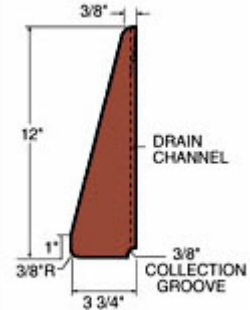

No Fault Safety Tile Dimensions

2 1/4" Tile
Dimensions- 24" x 24"

2 1/4" Tile
Dimensions- 8" x 48"

3-3/4" Tile
Dimensions: 24" x 24"

3 3/4" RAMP
Dimensions- 12" x 48"
Thickness- 3 3/4" to 3/8"

Underside of 2 1/4" Tile

Underside of 3 3/4" Tile

Corner Pieces