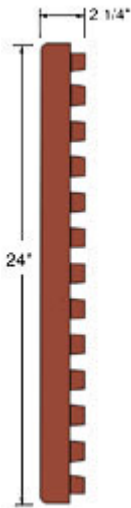

No Fault Safety Tile Dimensions

2 1/4" Tile
Dimensions- 24" x 24"

2 1/4" Tile
Dimensions- 8" x 48"

3-3/4" Tile
Dimensions: 24" x 24"

3 3/4" RAMP
Dimensions- 12" x 48"
Thickness- 3 3/4" to 3/8"

Underside of 2 1/4" Tile

Underside of 3 3/4" Tile

Corner Pieces