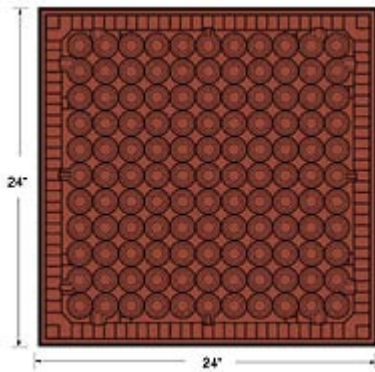

No Fault Safety Tile Dimensions

2 1/4" Tile
Dimensions- 24" x 24"

2 1/4" Tile
Dimensions- 8" x 48"

3-3/4" Tile
Dimensions: 24" x 24"

3 3/4" RAMP
Dimensions- 12" x 48"
Thickness- 3 3/4" to 3/8"

Underside of 2 1/4" Tile

Underside of 3 3/4" Tile

Corner Pieces