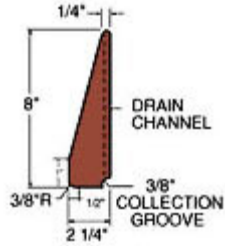

No Fault Safety Tile Dimensions

2 1/4" Tile
Dimensions- 24" x 24"

2 1/4" Tile
Dimensions- 8" x 48"

3-3/4" Tile
Dimensions: 24" x 24"

3 3/4" RAMP
Dimensions- 12" x 48"
Thickness- 3 3/4" to 3/8"

Underside of 2 1/4" Tile

Underside of 3 3/4" Tile

Corner Pieces