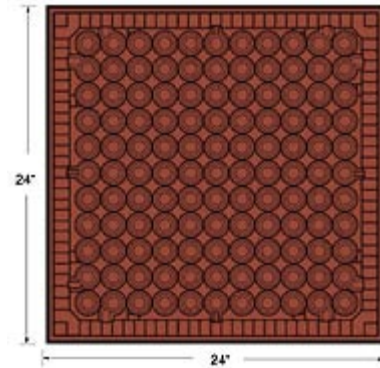

No Fault Safety Tile Dimensions

2 1/2" Tile
Dimensions- 24" x 24"

2 1/2" Tile
Dimensions- 8" x 48"

Underside of 2 1/2" Tile

Corner Pieces