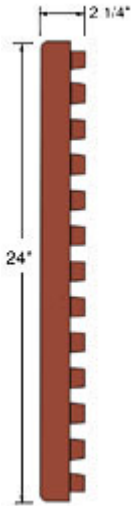

No Fault Safety Tile Dimensions

2 1/2" Tile
Dimensions- 24" x 24"

2 1/2" Tile
Dimensions- 8" x 48"

Underside of 2 1/2" Tile

Corner Pieces