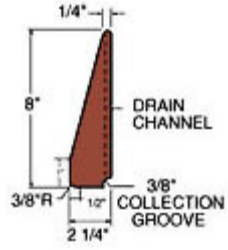

No Fault Safety Tile Dimensions

2 1/2" Tile
Dimensions- 24" x 24"

2 1/2" Tile
Dimensions- 8" x 48"

Underside of 2 1/2" Tile

Corner Pieces